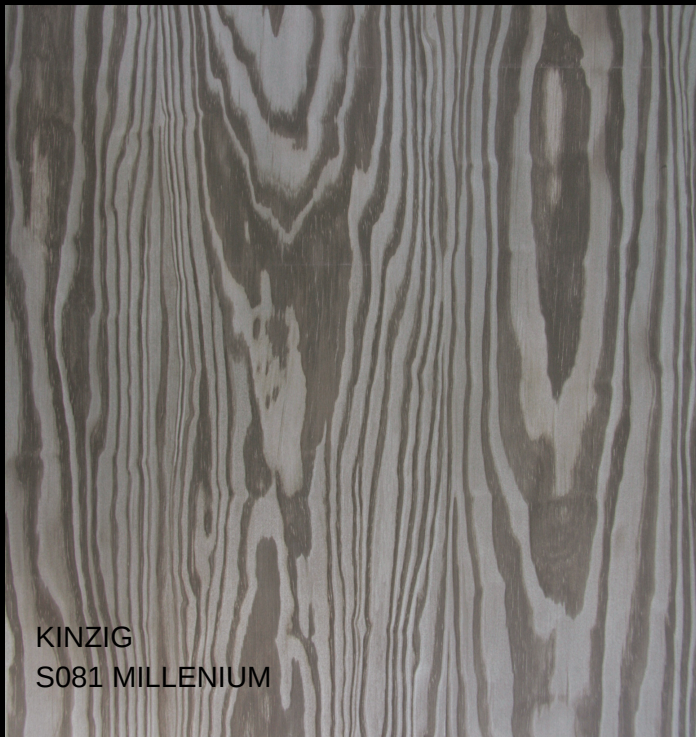

CLEAF

matdesign  
for furniture

ASCARI  
LR25 SABLE

BAIKAL  
LR23 SABLE

PATRESE  
LR28 SABLE

ENZ  
S080 MILLENIUM

KINZIG  
S081 MILLENIUM

HOLMES  
S086 MILLENIUM

ST JAMES PARK  
S073 SHERWOOD

CUMBRIA  
S079 SHERWOOD

SNOWDONIA  
S077 SHERWOOD

BIANCO  
B072 SHERWOOD

RICHMOND PARK  
S075 SHERWOOD

SCARF  
FB04 ALDANY

MAYA BRONZE  
FA33 PRIMOFIORE

SMOKY  
FB12 PRIMOFIORE